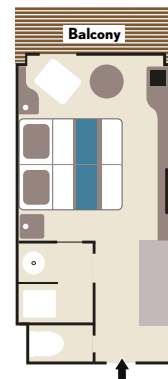

**GRAND DELUXE TWO-ROOM BALCONY SUITE (Category 7)**

Cabin: 484 sq. ft. (45 sq. m.)  
Balcony: 108 sq. ft. (10 sq. m.)

Stretch out in a Grand Deluxe Two-Room Balcony Suite

Retreat to a comfortable Balcony Stateroom

PRIVILEGE TWO-ROOM  
BALCONY SUITE (Category 6)

Cabin: 388 sq. ft. (36 sq. m.)  
Balcony: 86 sq. ft. (8 sq. m.)

PRESTIGE BALCONY  
SUITE (Category 5)

Cabin: 291 sq. ft. (27 sq. m.)  
Balcony: 65 sq. ft. (6 sq. m.)

PREMIER TWO-ROOM  
BALCONY SUITE (Category 4)

Cabin: 388 sq. ft. (36 sq. m.)  
Balcony: 86 sq. ft. (8 sq. m.)

BALCONY STATEROOMS  
(Categories 1-3)

Cabin: 200 sq. ft. (18 sq. m.)  
Balcony: 43 sq. ft. (4 sq. m.)