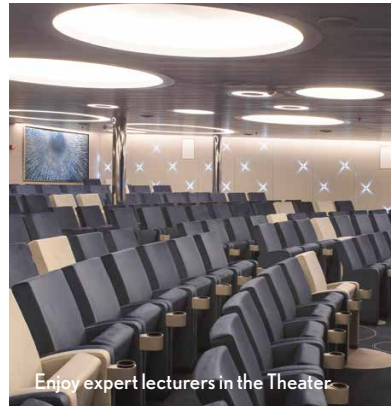

# 'LE LYRIAL' DECK PLAN

With a stunning palette inspired by the Vega star, stylish 'Le Lyrial' features luxurious comforts and a multitude of spacious suites.

Savor fine dining on board

Our welcoming staff is always on hand to help

Unwind in the Club Lounge

Enjoy expert lecturers in the Theater