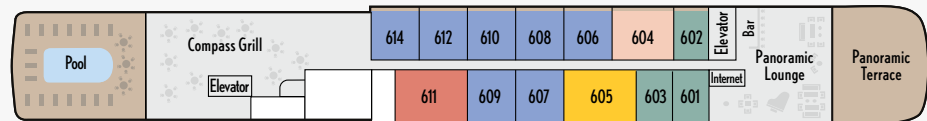

# 'LE LYRIAL' DECK PLAN

With a stunning palette inspired by the Vega star, stylish 'Le Lyrial' features luxurious comforts and a multitude of spacious suites.

Savor fine dining on board

Our welcoming staff is always on hand to help

## CABIN CATEGORIES

BUTLER SERVICE INCLUDED

- **Category 9**  
Owner's Balcony Suite
- **Category 8**  
Grand Privilege  
Three-Room Balcony Suite
- **Category 7**  
Grand Deluxe Two-Room  
Balcony Suite
- **Category 6**  
Privilege Two-Room  
Balcony Suite
- **Category 5**  
Prestige Balcony Suite
- **Category 4**  
Premier Two-Room  
Balcony Suite
- **Category 3**  
Premier Balcony Stateroom
- **Category 2**  
Deluxe Balcony Stateroom
- **Category 1**  
Classic Balcony Stateroom

DECK 7

DECK 6

DECK 5

DECK 4

DECK 3

DECK 2