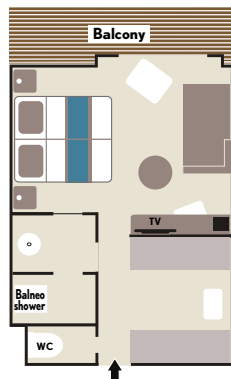

# 'LE LYRIAL' CABIN FLOOR PLAN

**OWNER'S BALCONY SUITE (Category 9)**

Cabin: 581 sq. ft. (52 sq. m.)  
Balcony: 129 sq. ft. (12 sq. m.)

**GRAND PRIVILEGE THREE-ROOM BALCONY SUITE (Category 8)**

Cabin: 581 sq. ft. (52 sq. m.)  
Balcony: 129 sq. ft. (12 sq. m.)

**GRAND DELUXE TWO-ROOM BALCONY SUITE (Category 7)**

Cabin: 484 sq. ft. (45 sq. m.)  
Balcony: 108 sq. ft. (10 sq. m.)

Stretch out in a Grand Deluxe Two-Room Balcony Suite

Retreat to a comfortable Balcony Stateroom

PRIVILEGE TWO-ROOM  
BALCONY SUITE (Category 6)

Cabin: 388 sq. ft. (36 sq. m.)  
Balcony: 86 sq. ft. (8 sq. m.)

PRESTIGE BALCONY  
SUITE (Category 5)

Cabin: 291 sq. ft. (27 sq. m.)  
Balcony: 65 sq. ft. (6 sq. m.)