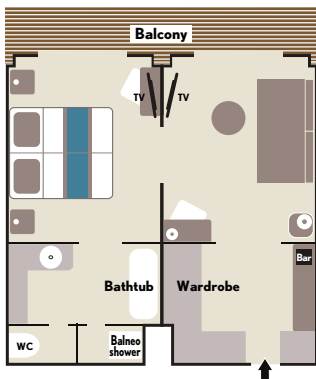

# 'LE LYRIAL' CABIN FLOOR PLAN

**OWNER'S BALCONY SUITE (Category 9)**

Cabin: 581 sq. ft. (52 sq. m.)  
Balcony: 129 sq. ft. (12 sq. m.)

**GRAND PRIVILEGE THREE-ROOM BALCONY SUITE (Category 8)**

Cabin: 581 sq. ft. (52 sq. m.)  
Balcony: 129 sq. ft. (12 sq. m.)

**GRAND DELUXE TWO-ROOM BALCONY SUITE (Category 7)**

Cabin: 484 sq. ft. (45 sq. m.)  
Balcony: 108 sq. ft. (10 sq. m.)

Stretch out in a Grand Deluxe Two-Room Balcony Suite

Retreat to a comfortable Balcony Stateroom

PRIVILEGE TWO-ROOM  
BALCONY SUITE (Category 6)

Cabin: 388 sq. ft. (36 sq. m.)  
Balcony: 86 sq. ft. (8 sq. m.)

PRESTIGE BALCONY  
SUITE (Category 5)

Cabin: 291 sq. ft. (27 sq. m.)  
Balcony: 65 sq. ft. (6 sq. m.)