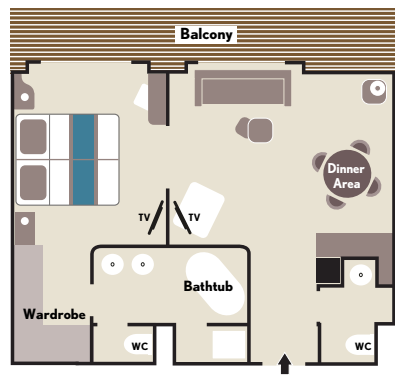

# 'LE LYRIAL' CABIN FLOOR PLAN

**OWNER'S BALCONY SUITE (Category 9)**

Cabin: 581 sq. ft. (52 sq. m.)  
Balcony: 129 sq. ft. (12 sq. m.)

**GRAND PRIVILEGE THREE-ROOM BALCONY SUITE (Category 8)**

Cabin: 581 sq. ft. (52 sq. m.)  
Balcony: 129 sq. ft. (12 sq. m.)

**GRAND DELUXE TWO-ROOM BALCONY SUITE (Category 7)**

Cabin: 484 sq. ft. (45 sq. m.)  
Balcony: 108 sq. ft. (10 sq. m.)

Stretch out in a Grand Deluxe Two-Room Balcony Suite

Retreat to a comfortable Balcony Stateroom

PRIVILEGE TWO-ROOM  
BALCONY SUITE (Category 6)

Cabin: 388 sq. ft. (36 sq. m.)  
Balcony: 86 sq. ft. (8 sq. m.)

PRESTIGE BALCONY  
SUITE (Category 5)

Cabin: 291 sq. ft. (27 sq. m.)  
Balcony: 65 sq. ft. (6 sq. m.)