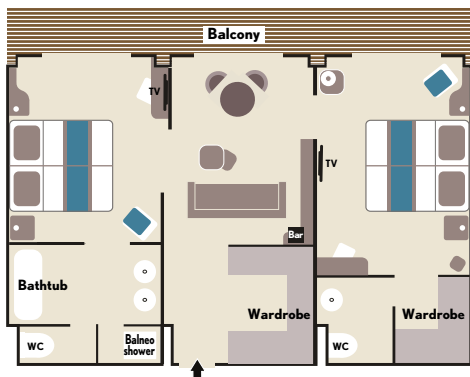

## CABIN CATEGORIES

BUTLER SERVICE INCLUDED

- **Category 9**  
Owner's Balcony Suite
- **Category 8**  
Grand Privilege  
Three-Room Balcony Suite
- **Category 7**  
Grand Deluxe Two-Room  
Balcony Suite
- **Category 6**  
Privilege Two-Room  
Balcony Suite
- **Category 5**  
Prestige Balcony Suite
- **Category 4**  
Premier Two-Room  
Balcony Suite
- **Category 3**  
Premier Balcony Stateroom
- **Category 2**  
Deluxe Balcony Stateroom
- **Category 1**  
Classic Balcony Stateroom

DECK 7

DECK 6

DECK 5

DECK 4

DECK 3

DECK 2

# 'LE LYRIAL' CABIN FLOOR PLAN

**OWNER'S BALCONY SUITE (Category 9)**

Cabin: 581 sq. ft. (52 sq. m.)  
Balcony: 129 sq. ft. (12 sq. m.)

**GRAND PRIVILEGE THREE-ROOM BALCONY SUITE (Category 8)**

Cabin: 581 sq. ft. (52 sq. m.)  
Balcony: 129 sq. ft. (12 sq. m.)

**GRAND DELUXE TWO-ROOM BALCONY SUITE (Category 7)**

Cabin: 484 sq. ft. (45 sq. m.)  
Balcony: 108 sq. ft. (10 sq. m.)

Stretch out in a Grand Deluxe Two-Room Balcony Suite

Retreat to a comfortable Balcony Stateroom