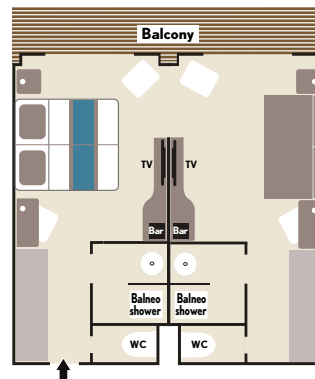

# 'LE LYRIAL' CABIN FLOOR PLAN

**OWNER'S BALCONY SUITE (Category 9)**

Cabin: 581 sq. ft. (52 sq. m.)  
Balcony: 129 sq. ft. (12 sq. m.)

**GRAND PRIVILEGE THREE-ROOM BALCONY SUITE (Category 8)**

Cabin: 581 sq. ft. (52 sq. m.)  
Balcony: 129 sq. ft. (12 sq. m.)

**GRAND DELUXE TWO-ROOM BALCONY SUITE (Category 7)**

Cabin: 484 sq. ft. (45 sq. m.)  
Balcony: 108 sq. ft. (10 sq. m.)

Stretch out in a Grand Deluxe Two-Room Balcony Suite

Retreat to a comfortable Balcony Stateroom

PRIVILEGE TWO-ROOM  
BALCONY SUITE (Category 6)

Cabin: 388 sq. ft. (36 sq. m.)  
Balcony: 86 sq. ft. (8 sq. m.)

PRESTIGE BALCONY  
SUITE (Category 5)

Cabin: 291 sq. ft. (27 sq. m.)  
Balcony: 65 sq. ft. (6 sq. m.)