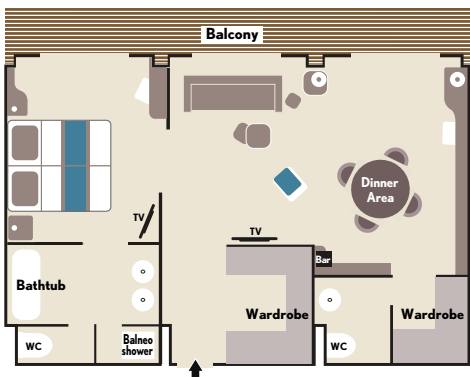

## CABIN CATEGORIES

BUTLER SERVICE INCLUDED

- **Category 9**  
Owner's Balcony Suite
- **Category 8**  
Grand Privilege  
Three-Room Balcony Suite
- **Category 7**  
Grand Deluxe Two-Room  
Balcony Suite
- **Category 6**  
Privilege Two-Room  
Balcony Suite
- **Category 5**  
Prestige Balcony Suite
- **Category 4**  
Premier Two-Room  
Balcony Suite
- **Category 3**  
Premier Balcony Stateroom
- **Category 2**  
Deluxe Balcony Stateroom
- **Category 1**  
Classic Balcony Stateroom

DECK 7

DECK 6

DECK 5

DECK 4

DECK 3

DECK 2

# 'LE LYRIAL' CABIN FLOOR PLAN

**OWNER'S BALCONY SUITE (Category 9)**

Cabin: 581 sq. ft. (52 sq. m.)  
Balcony: 129 sq. ft. (12 sq. m.)

**GRAND PRIVILEGE THREE-ROOM BALCONY SUITE (Category 8)**

Cabin: 581 sq. ft. (52 sq. m.)  
Balcony: 129 sq. ft. (12 sq. m.)

**GRAND DELUXE TWO-ROOM BALCONY SUITE (Category 7)**

Cabin: 484 sq. ft. (45 sq. m.)  
Balcony: 108 sq. ft. (10 sq. m.)

Stretch out in a Grand Deluxe Two-Room Balcony Suite

Retreat to a comfortable Balcony Stateroom